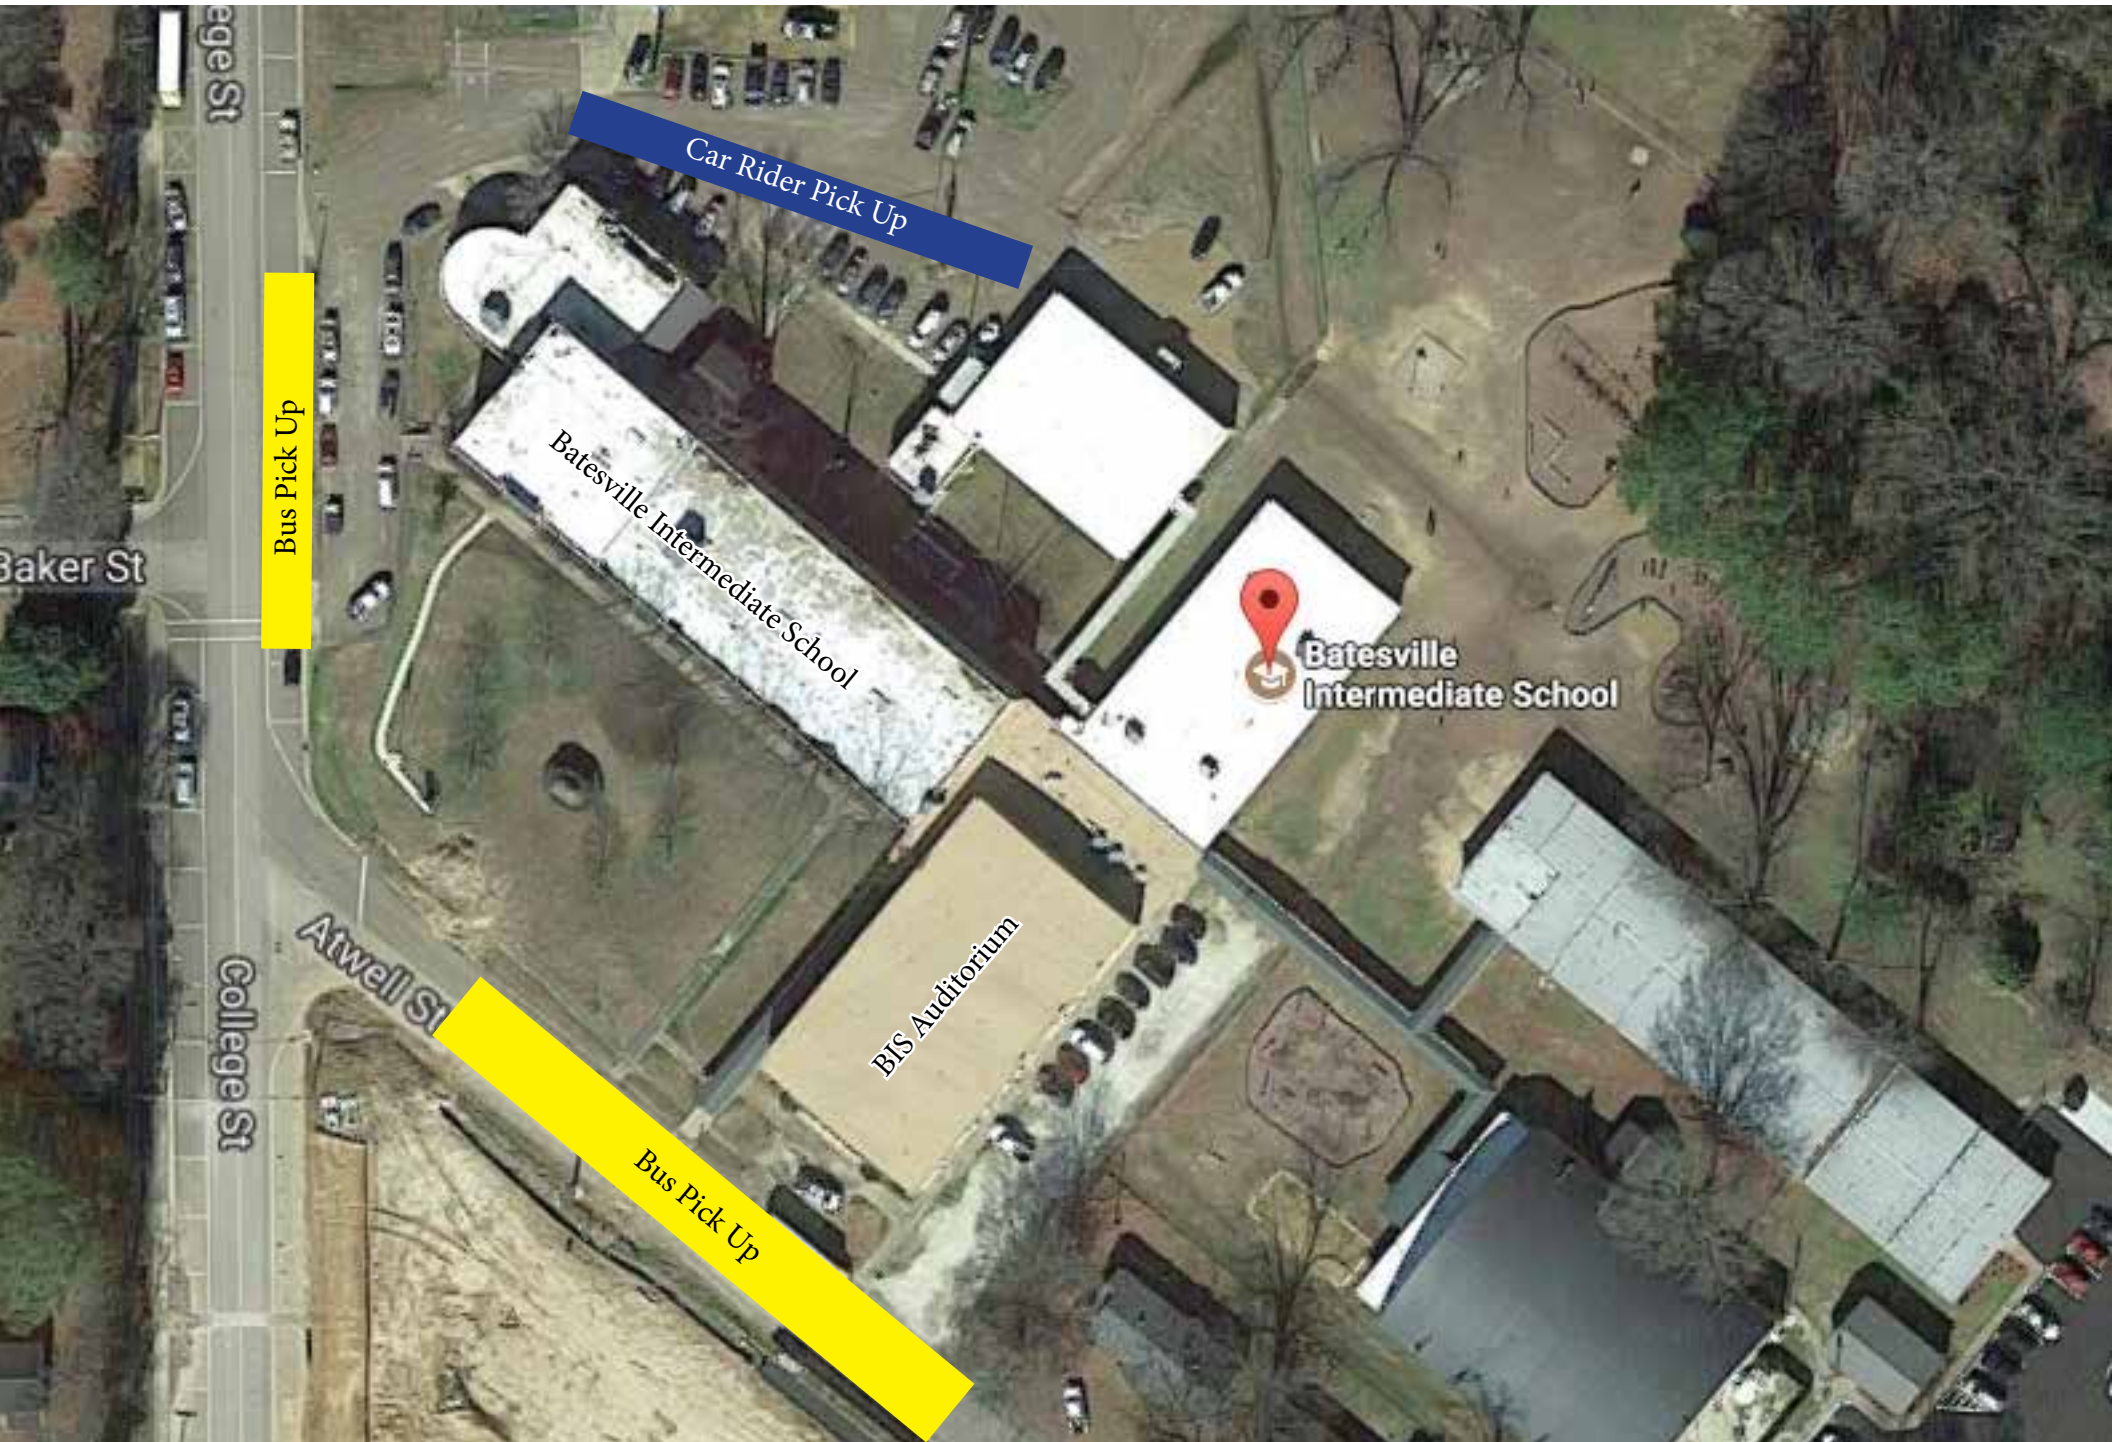

BES MORNING TRAFFIC FLOW

BES AFTERNOON TRAFFIC FLOW

BIS MORNING TRAFFIC FLOW

BIS AFTERNOON TRAFFIC FLOW

BJHS MORNING TRAFFIC FLOW

BJHS AFTERNOON TRAFFIC FLOW

BMS MORNING TRAFFIC FLOW

BMS AFTERNOON TRAFFIC FLOW

SPHS MORNING TRAFFIC FLOW

Tiger Drive

Tiger Drive

EXIT < One-Way Traffic Only >>

ENTER

Car Rider Drop Off

Bus Rider Drop Off

SPHS AFTERNOON TRAFFIC FLOW

Tiger Drive

Tiger Drive

EXIT < One-Way Traffic Only <<

ENTER

Car Rider Pick Up

Bus Rider Pick Up

POPE MORNING TRAFFIC FLOW

POPE AFTERNOON TRAFFIC FLOW