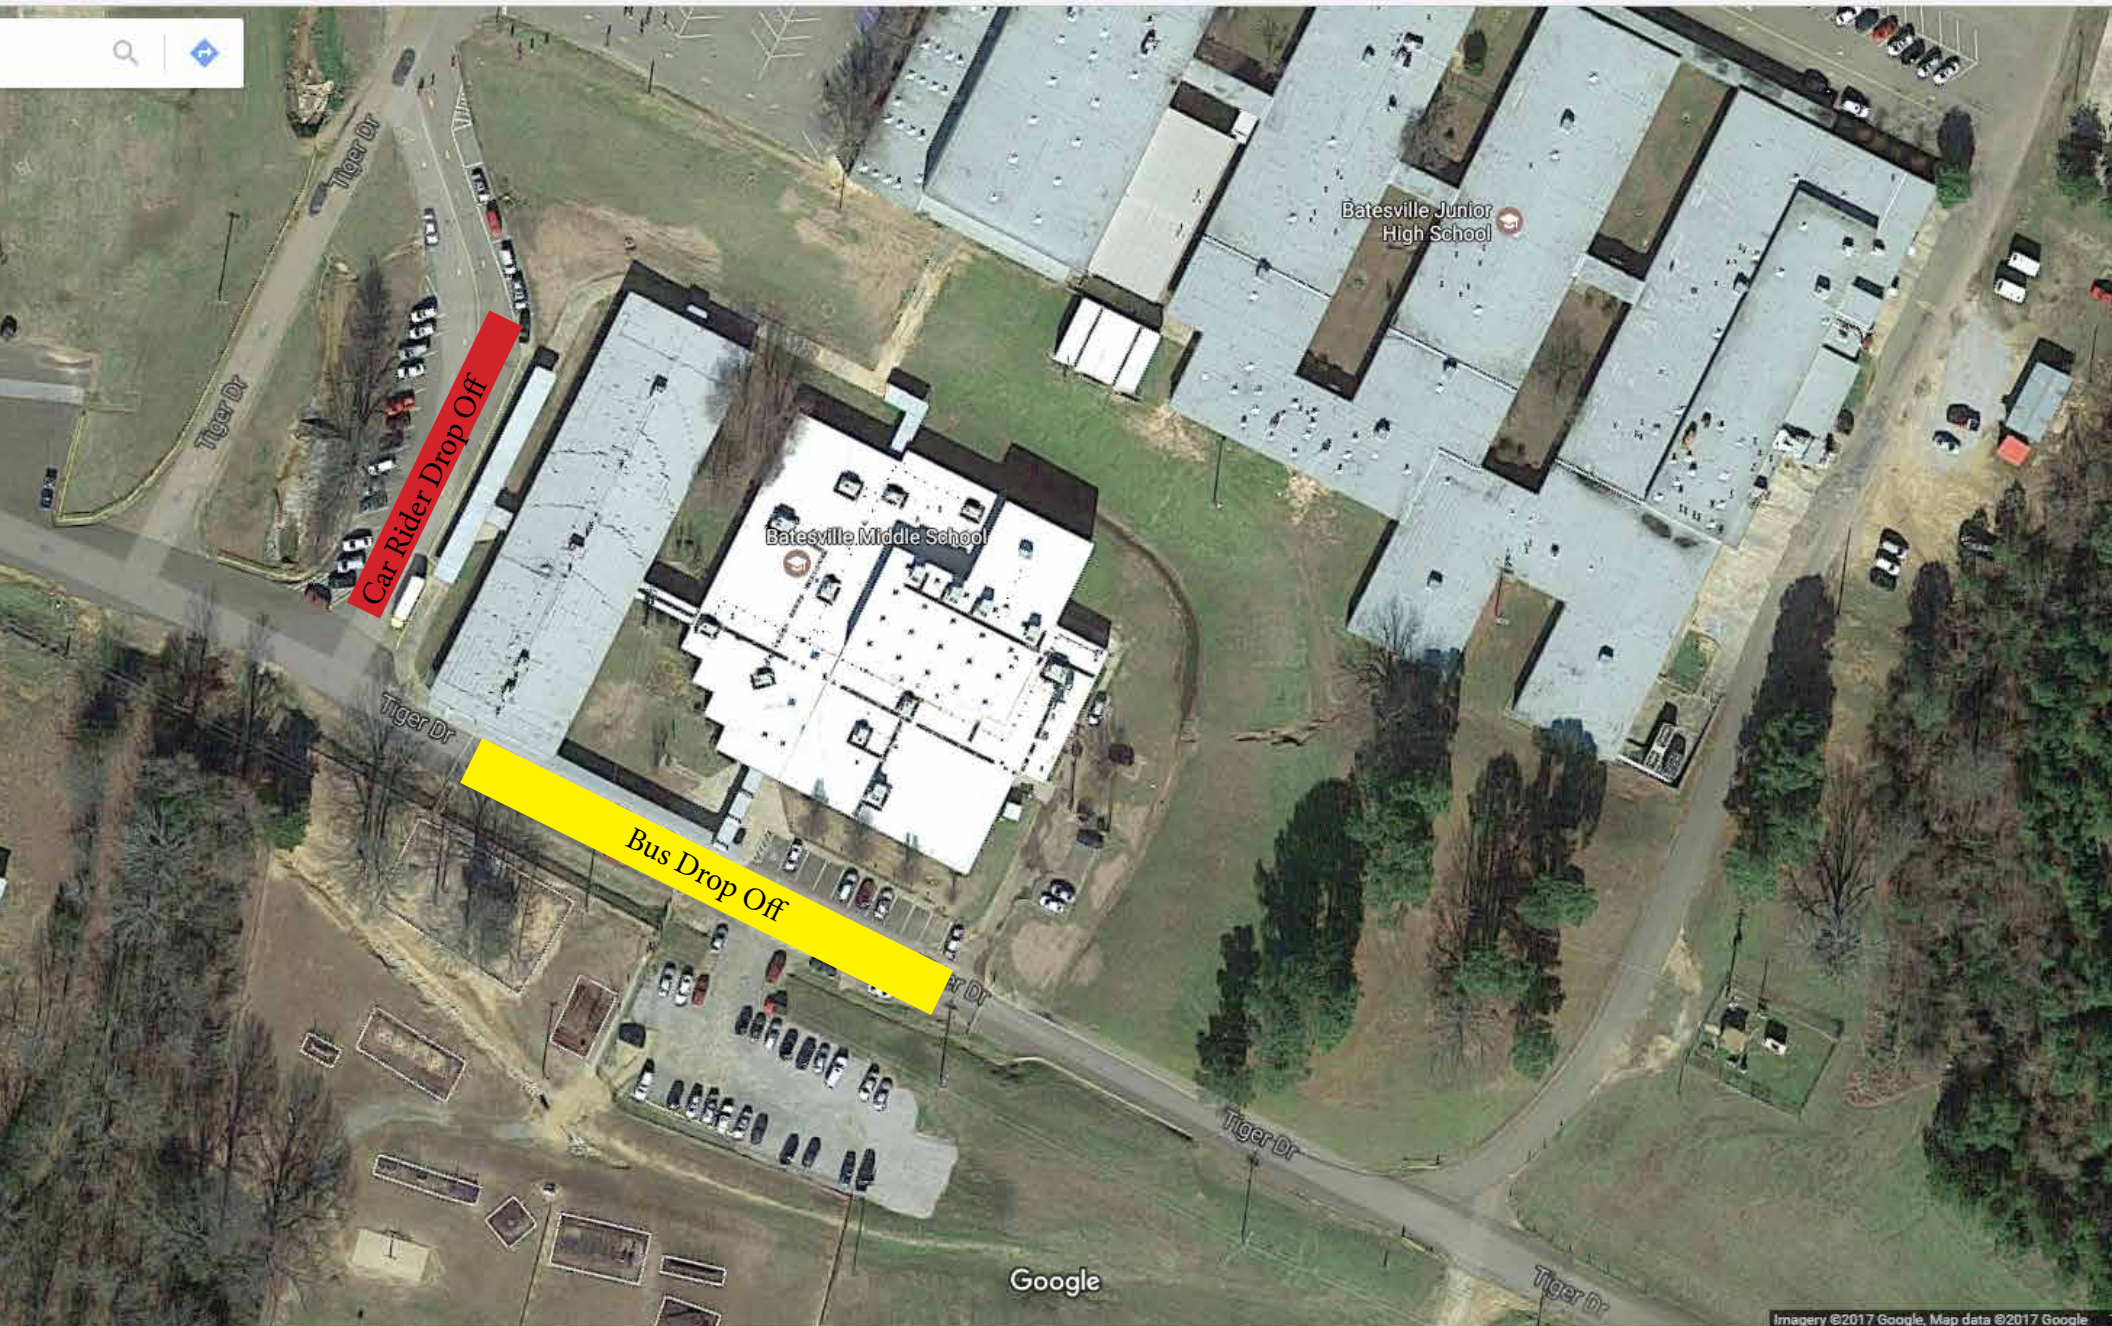

BES MORNING TRAFFIC FLOW

BES AFTERNOON TRAFFIC FLOW

BIS MORNING TRAFFIC FLOW

BIS AFTERNOON TRAFFIC FLOW

BJHS MORNING TRAFFIC FLOW

BJHS AFTERNOON TRAFFIC FLOW

BMS MORNING TRAFFIC FLOW

BMS AFTERNOON TRAFFIC FLOW

SPHS MORNING TRAFFIC FLOW

Tiger Drive

Tiger Drive

EXIT < One-Way Traffic Only >>

ENTER

Car Rider Drop Off

Bus Rider Drop Off

SPHS AFTERNOON TRAFFIC FLOW

Tiger Drive

Tiger Drive

EXIT < One-Way Traffic Only <<

ENTER

Car Rider Pick Up

Bus Rider Pick Up

POPE MORNING TRAFFIC FLOW

POPE AFTERNOON TRAFFIC FLOW