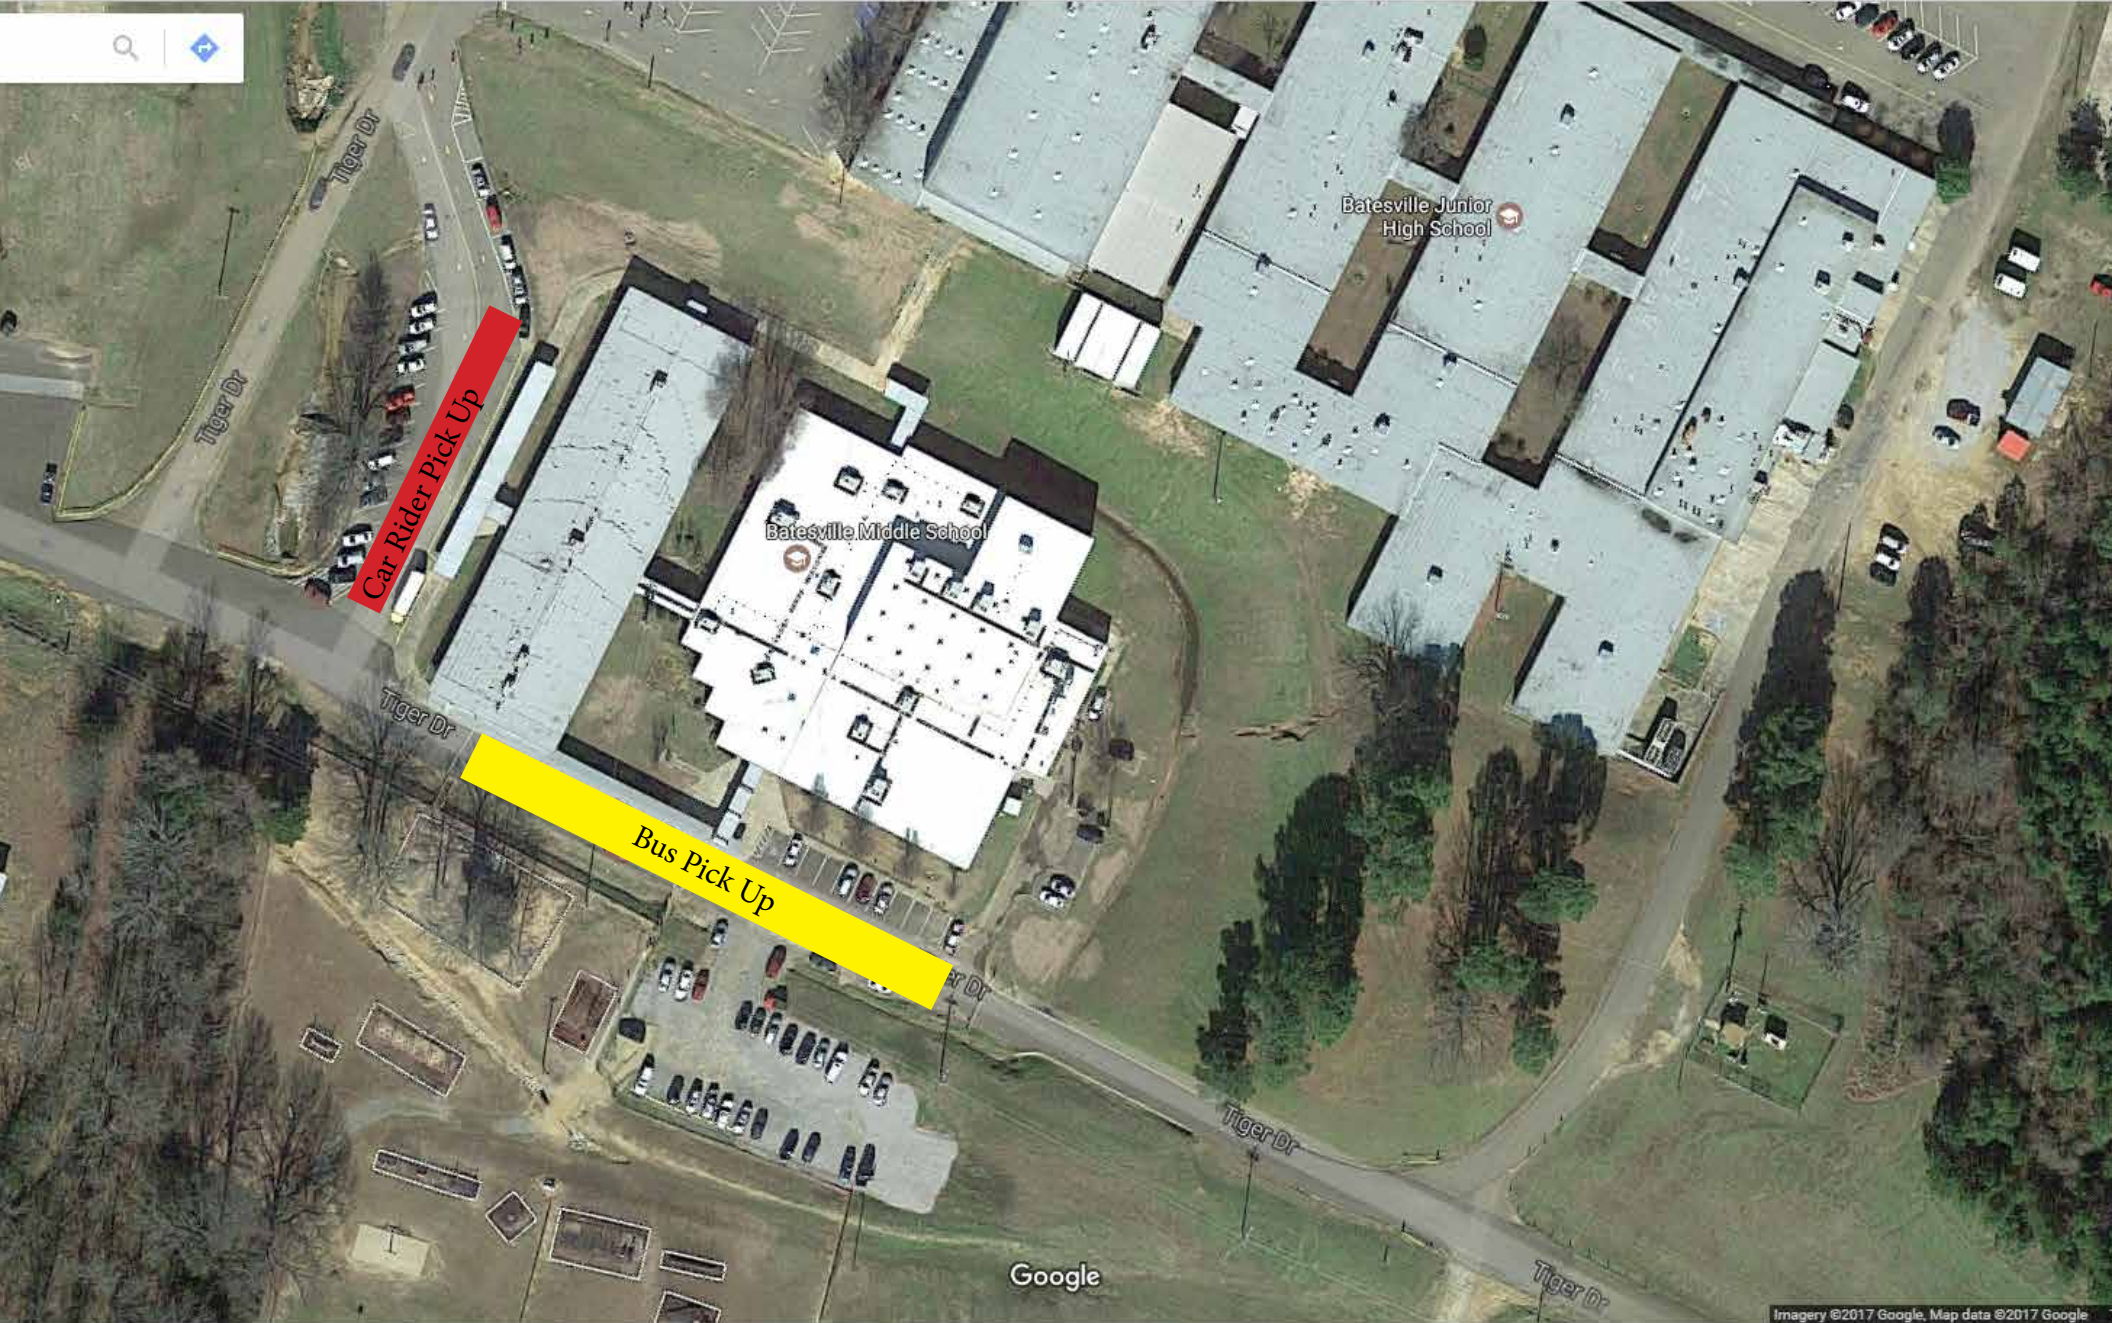

BES MORNING TRAFFIC FLOW

BES AFTERNOON TRAFFIC FLOW

BIS MORNING TRAFFIC FLOW

BIS AFTERNOON TRAFFIC FLOW

BJHS MORNING TRAFFIC FLOW

BJHS AFTERNOON TRAFFIC FLOW

BMS MORNING TRAFFIC FLOW

BMS AFTERNOON TRAFFIC FLOW

SPHS MORNING TRAFFIC FLOW

Tiger Drive

Tiger Drive

EXIT < One-Way Traffic Only >>

ENTER

Car Rider Drop Off

Bus Rider Drop Off

SPHS AFTERNOON TRAFFIC FLOW

Tiger Drive

Tiger Drive

EXIT < One-Way Traffic Only <<

ENTER

Car Rider Pick Up

Bus Rider Pick Up

POPE MORNING TRAFFIC FLOW

POPE AFTERNOON TRAFFIC FLOW