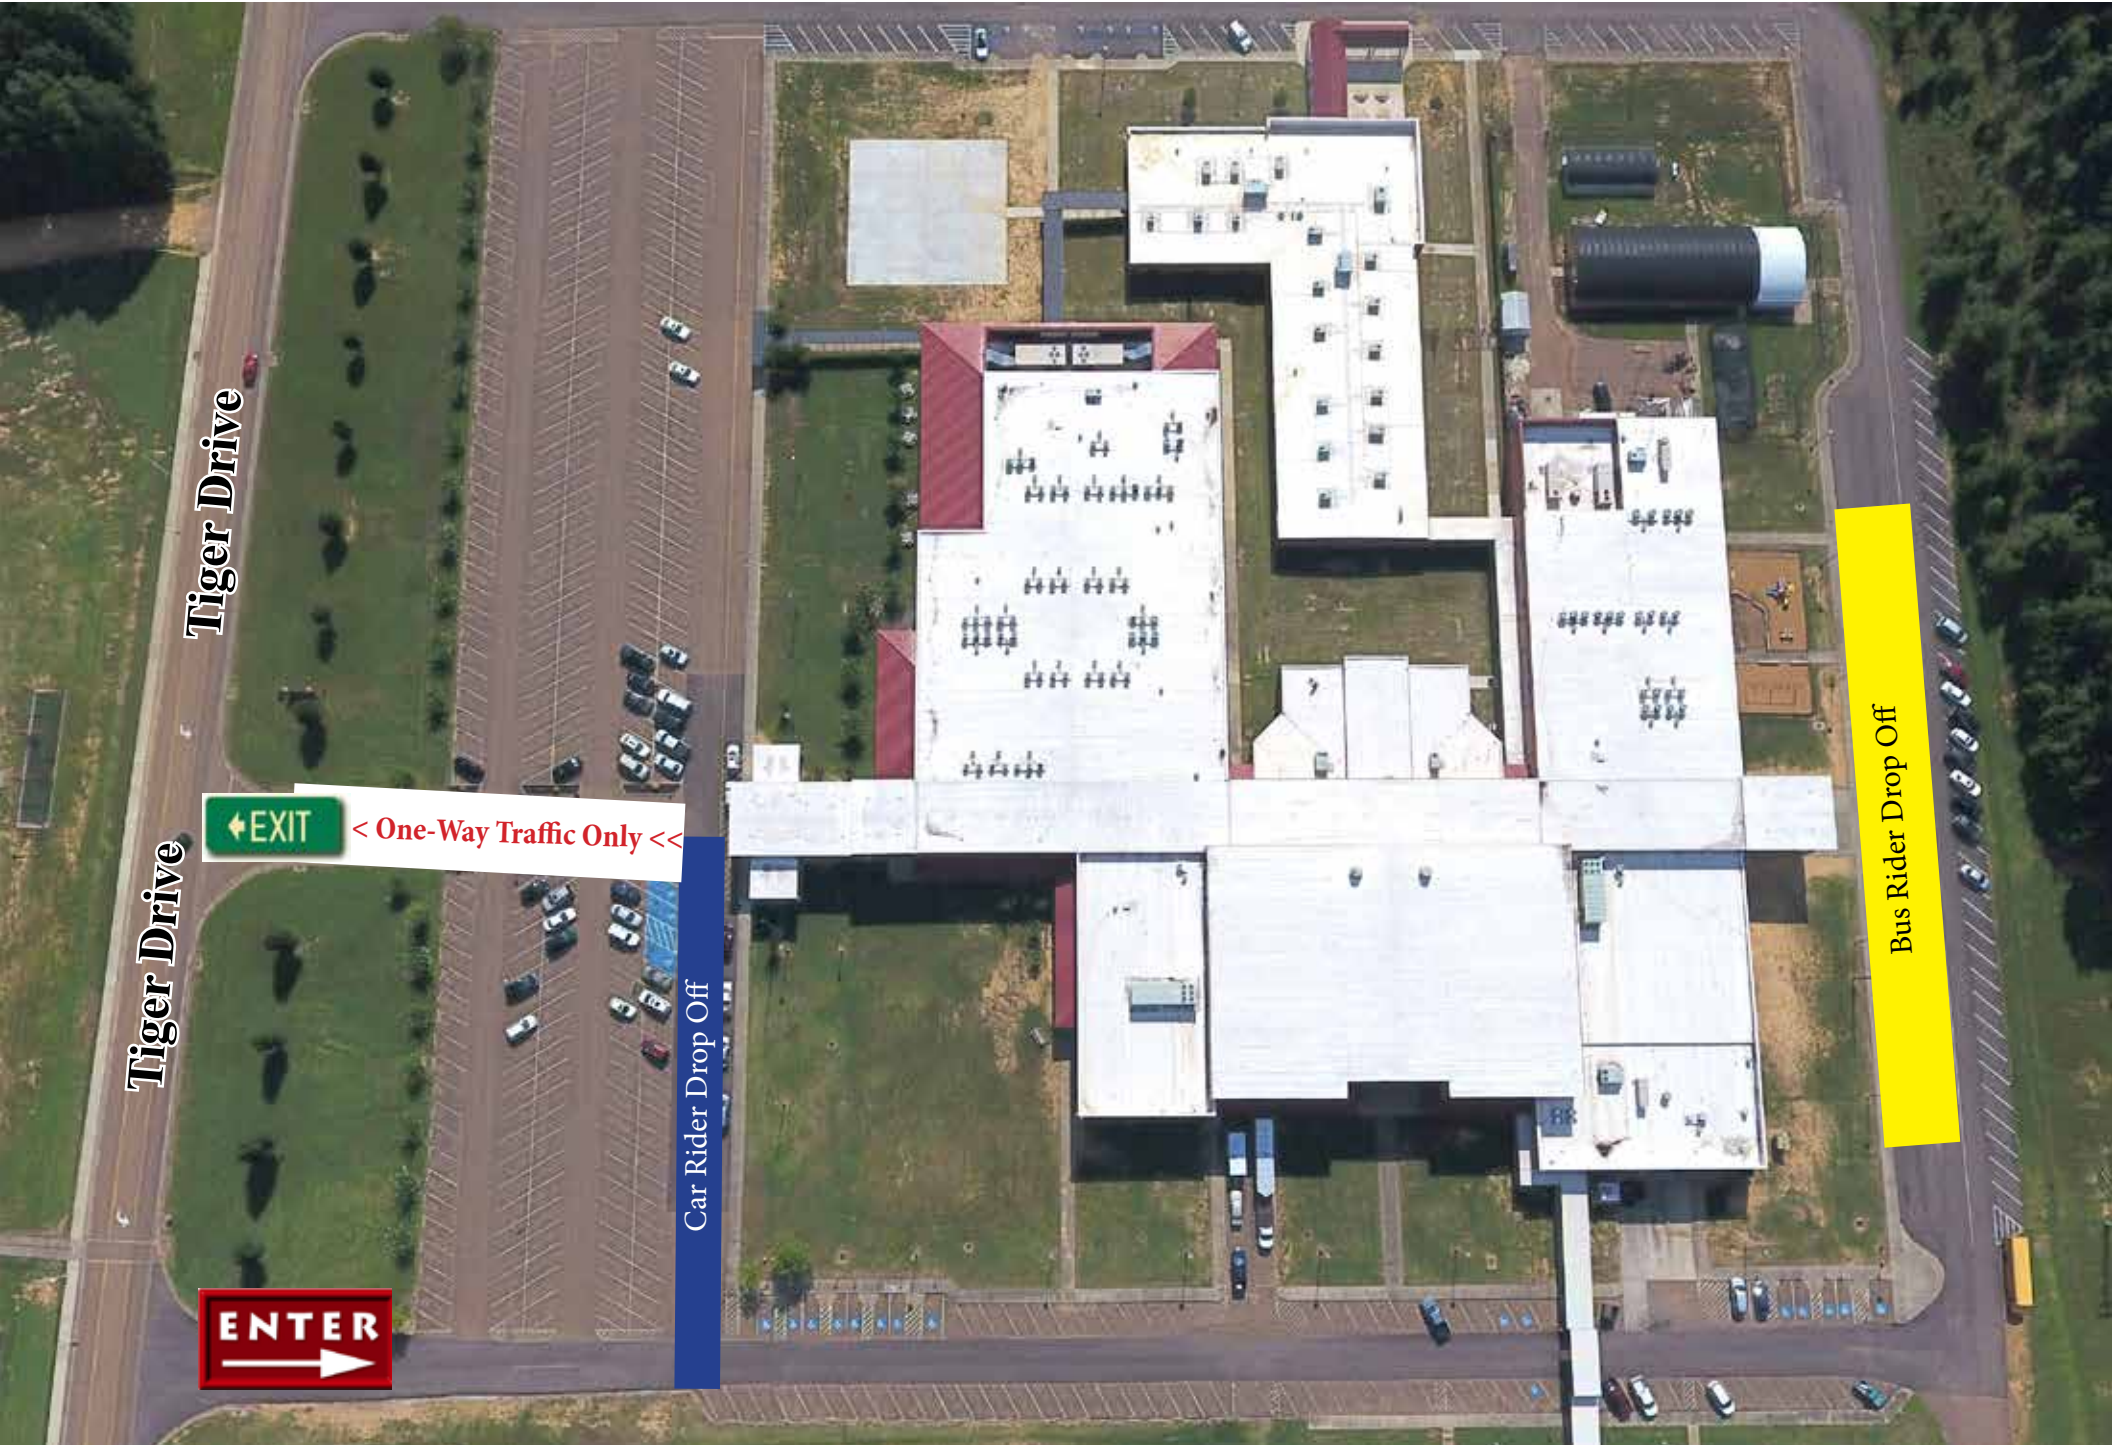

BES MORNING TRAFFIC FLOW

BES AFTERNOON TRAFFIC FLOW

BIS MORNING TRAFFIC FLOW

BIS AFTERNOON TRAFFIC FLOW

BJHS MORNING TRAFFIC FLOW

BJHS AFTERNOON TRAFFIC FLOW

BMS MORNING TRAFFIC FLOW

BMS AFTERNOON TRAFFIC FLOW

SPHS MORNING TRAFFIC FLOW

Tiger Drive

Tiger Drive

EXIT < One-Way Traffic Only >>

ENTER

Car Rider Drop Off

Bus Rider Drop Off

SPHS AFTERNOON TRAFFIC FLOW

Tiger Drive

Tiger Drive

EXIT < One-Way Traffic Only <<

ENTER

Car Rider Pick Up

Bus Rider Pick Up

POPE MORNING TRAFFIC FLOW

POPE AFTERNOON TRAFFIC FLOW